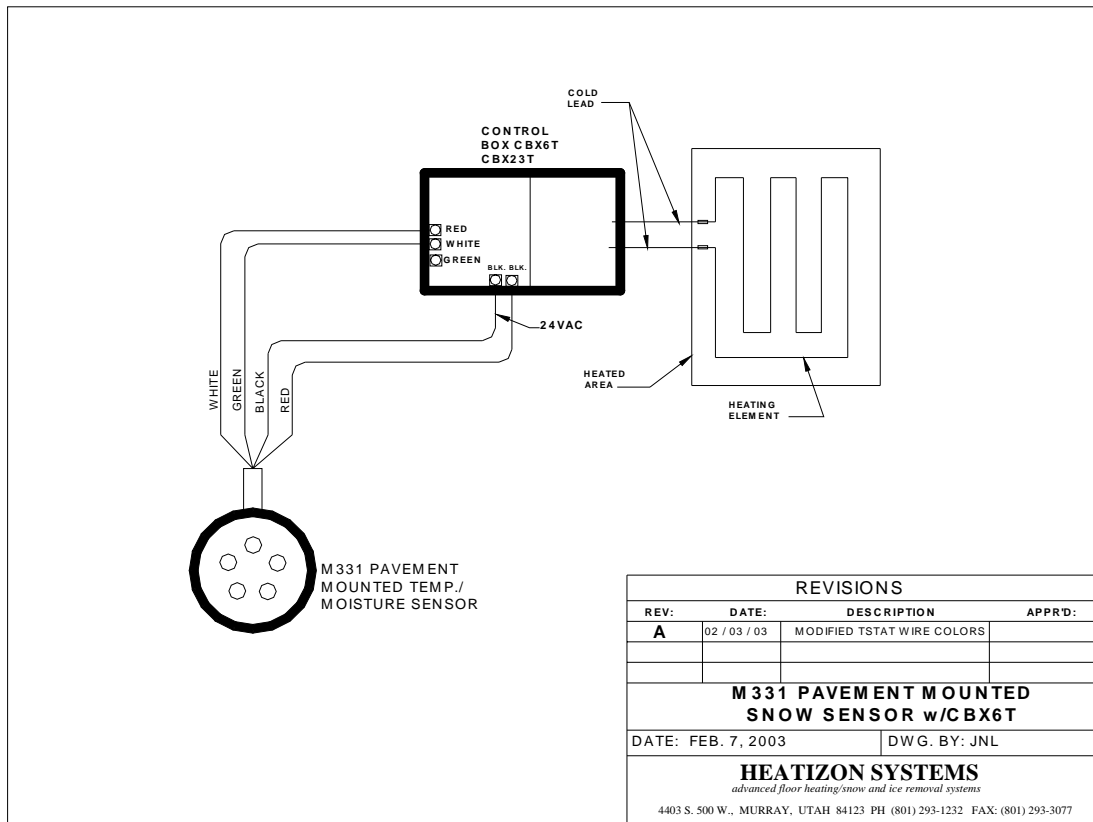

Applications:

- Snow melting

Heatizon Systems
4403 South 500 West
Murray, UT 84123
www.heatizon.com

Phone (801) 293-1232
Fax (801) 293-3077
Toll Free (888) 239-1232