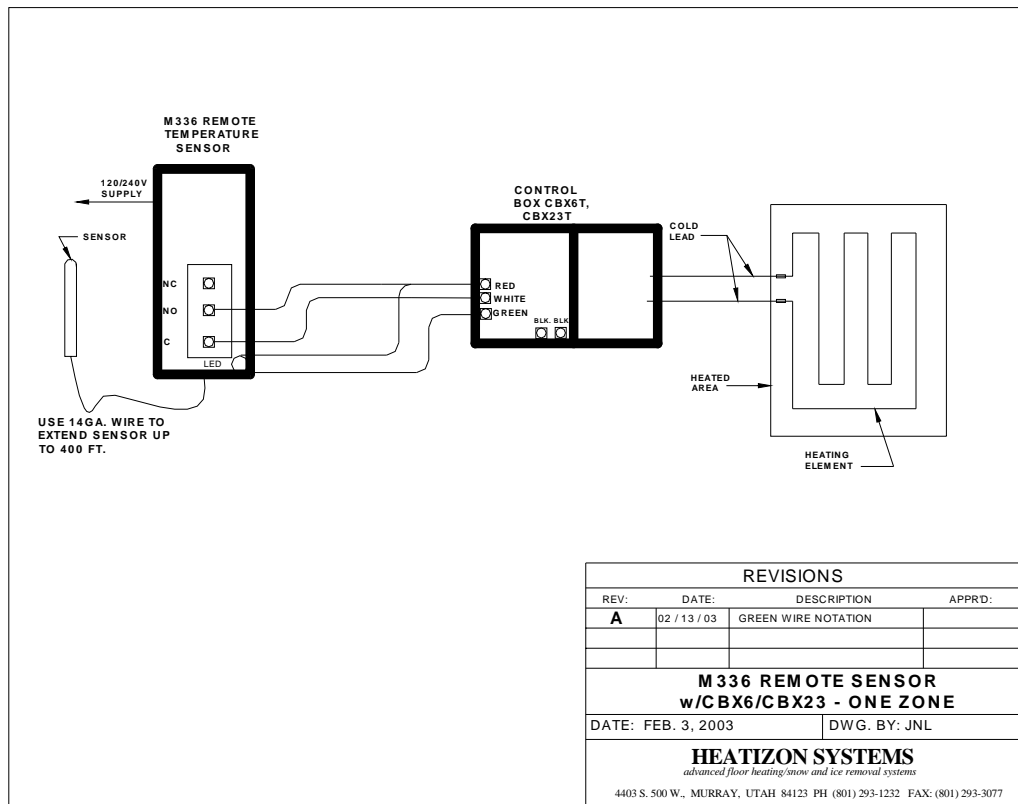

Heatizon Systems
4403 South 500 West
Murray, UT 84123
www.heatizon.com

Phone (801) 293-1232
Fax (801) 293-3077
Toll Free (888) 239-1232