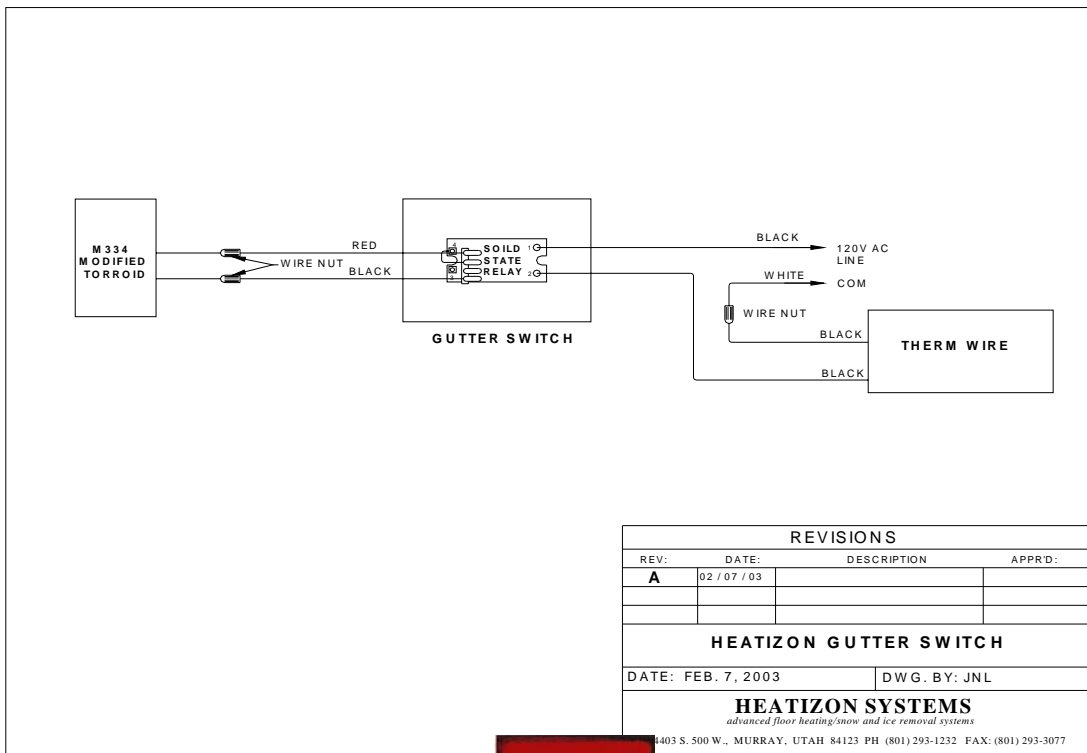

Applications:

- Ⓞ Roof de-icing
- Ⓞ Snow melting

REVISIONS			
REV:	DATE:	DESCRIPTION	APPR:
A	02 / 07 / 03		
HEATIZON GUTTER SWITCH			
DATE: FEB. 7, 2003		DWG. BY: JNL	
HEATIZON SYSTEMS <i>advanced floor heating/snow and ice removal systems</i>			
4403 S. 500 W., MURRAY, UTAH 84123 PH (801) 293-1232 FAX: (801) 293-3077			

Heatizon Systems
4403 South 500 West
Murray, UT 84123
www.heatizon.com

Phone (801) 293-1232
Fax (801) 293-3077
Toll Free (888) 239-1232