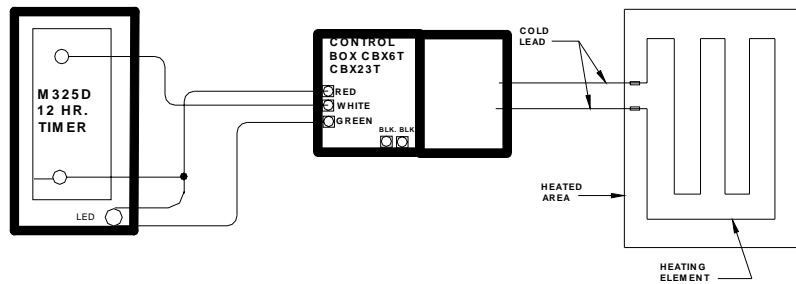

REVISIONS			
REV:	DATE:	DESCRIPTION	APPRD:
A	02 / 13 / 03	GREEN WIRE NOTATION	
M 3 2 5 D T I M E R w / C B X 6 / C B X 2 3			
- O N E Z O N E			
DATE: FEB. 3, 2003		DWG. BY: JNL	
HEATIZON SYSTEMS			
advanced floor heating/snow and ice removal systems			
4403 S. 500 W., MURRAY, UTAH 84123 PH (801) 293-1232 FAX: (801) 293-3077			

Heatizon Systems 4403 South 500 West Murray, UT 84123 www.heatizon.com		Phone (801) 293-1232 Fax (801) 293-3077 Toll Free (888) 239-1232