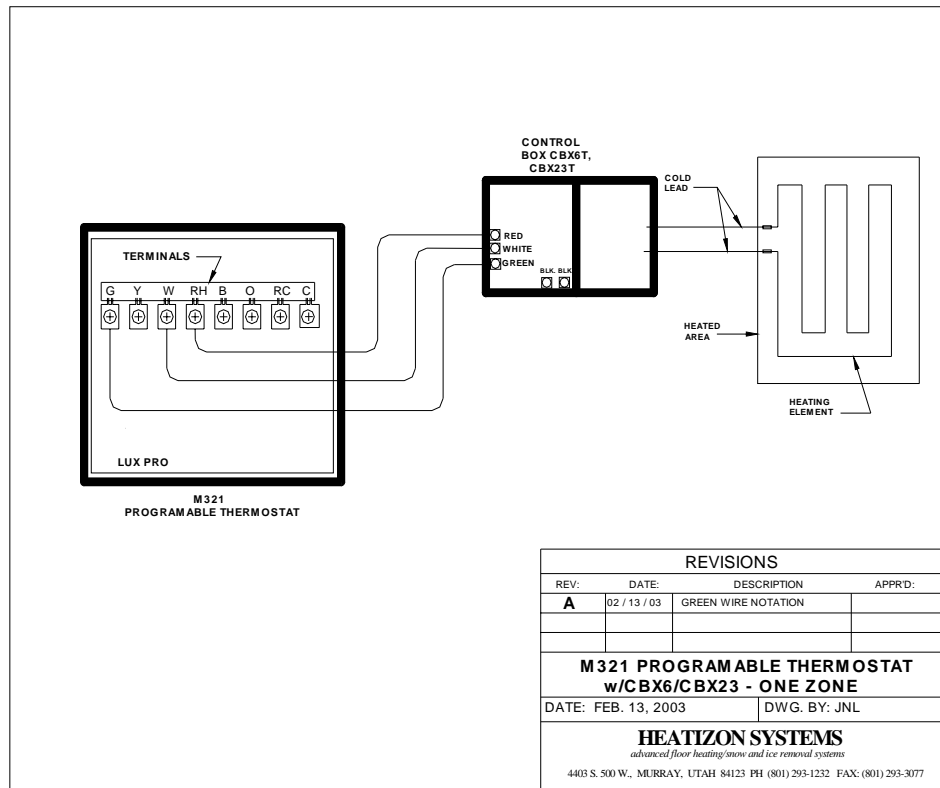

Heatizon Systems
4403 South 500 West
Murray, UT 84123
www.heatizon.com

Phone (801) 293-1232
Fax (801) 293-3077
Toll Free (888) 239-1232