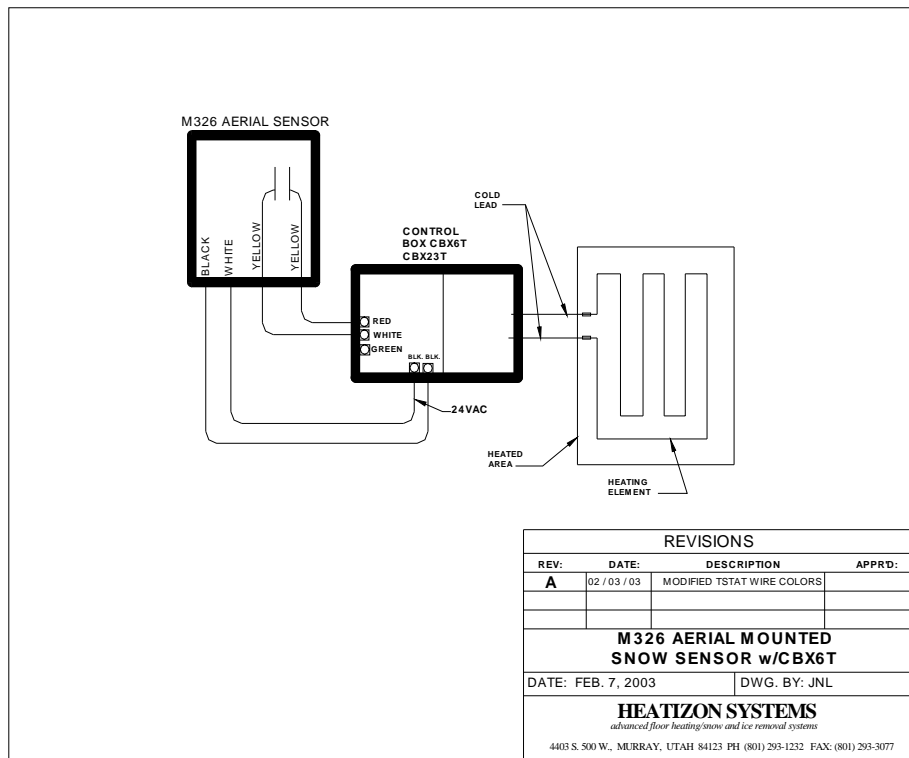

Applications:

- Snow melting
- Roof de-icing

Heatizon Systems
4403 South 500 West
Murray, UT 84123
www.heatizon.com

Phone (801) 293-1232
Fax (801) 293-3077
Toll Free (888) 239-1232