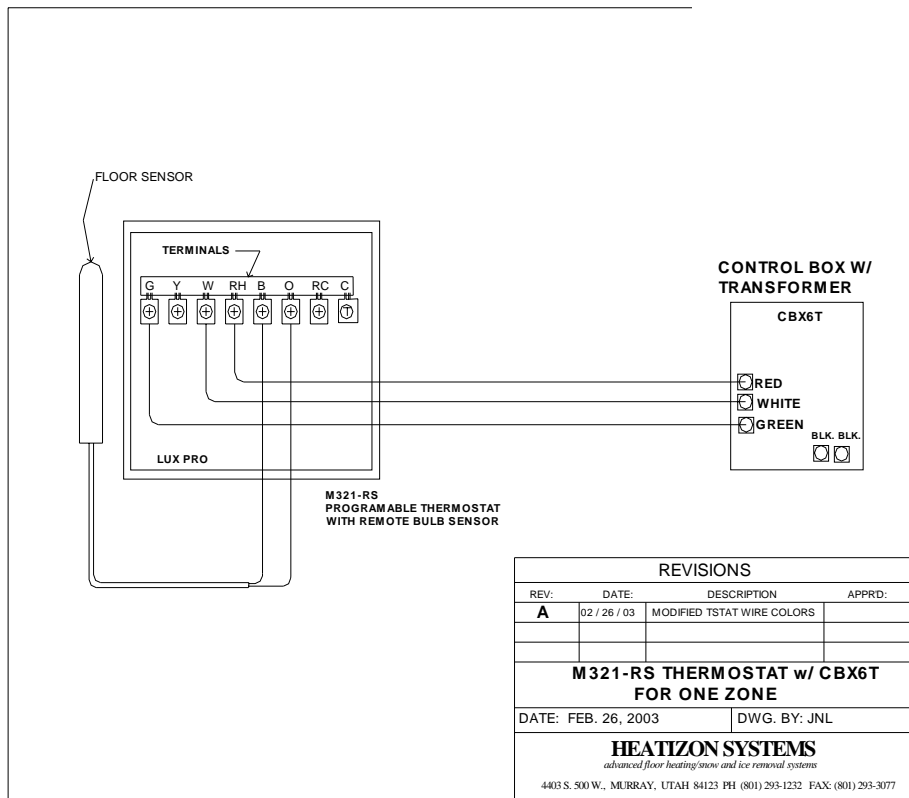

Heatizon Systems
4403 South 500 West
Murray, UT 84123
www.heatizon.com

Phone (801) 293-1232
Fax (801) 293-3077
Toll Free (888) 239-1232