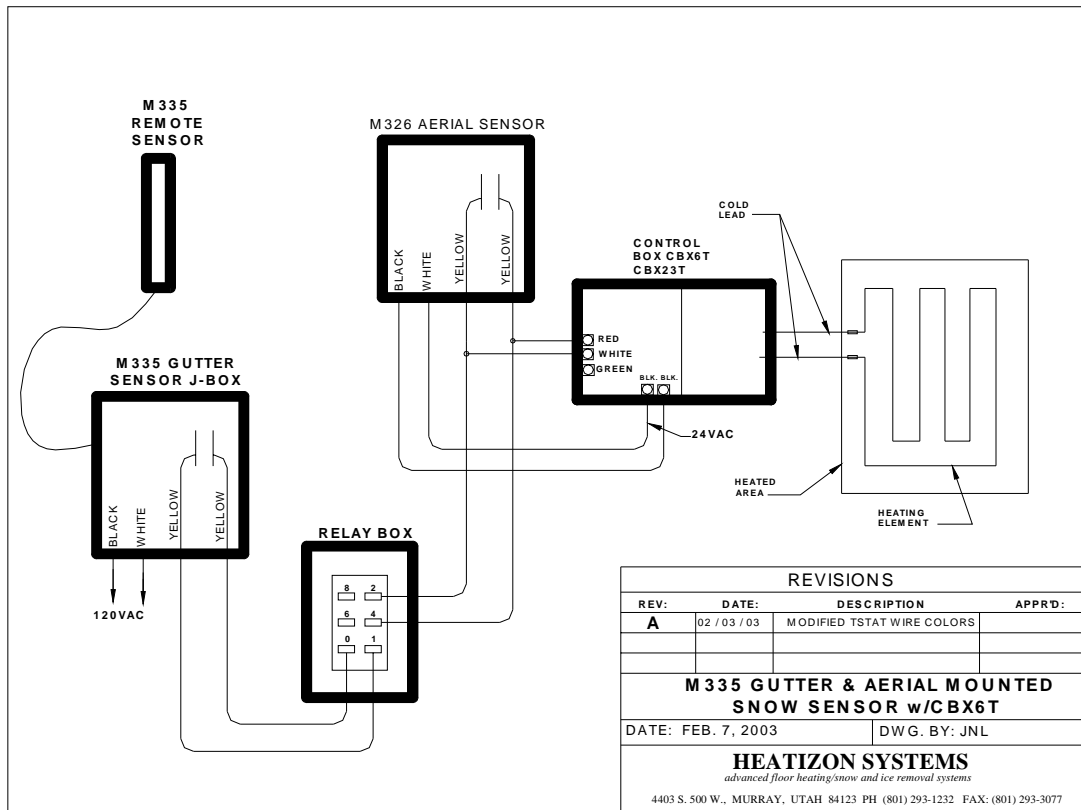

Applications:

- Gutter de-icing
- Roof de-icing

Heatizon Systems
4403 South 500 West
Murray, UT 84123
www.heatizon.com

Phone (801) 293-1232
Fax (801) 293-3077
Toll Free (888) 239-1232