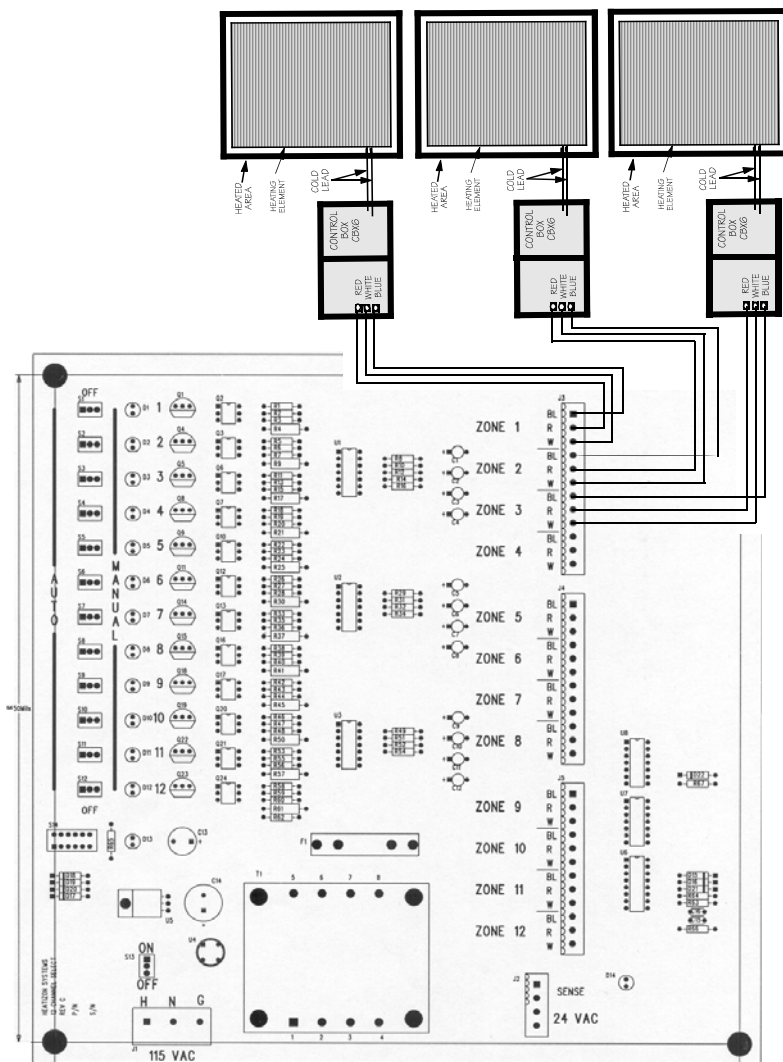

Heatizon Systems
4403 South 500 West
Murray, UT 84123
www.heatizon.com

Phone (801) 293-1232
Fax (801) 293-3077
Toll Free (888) 239-1232