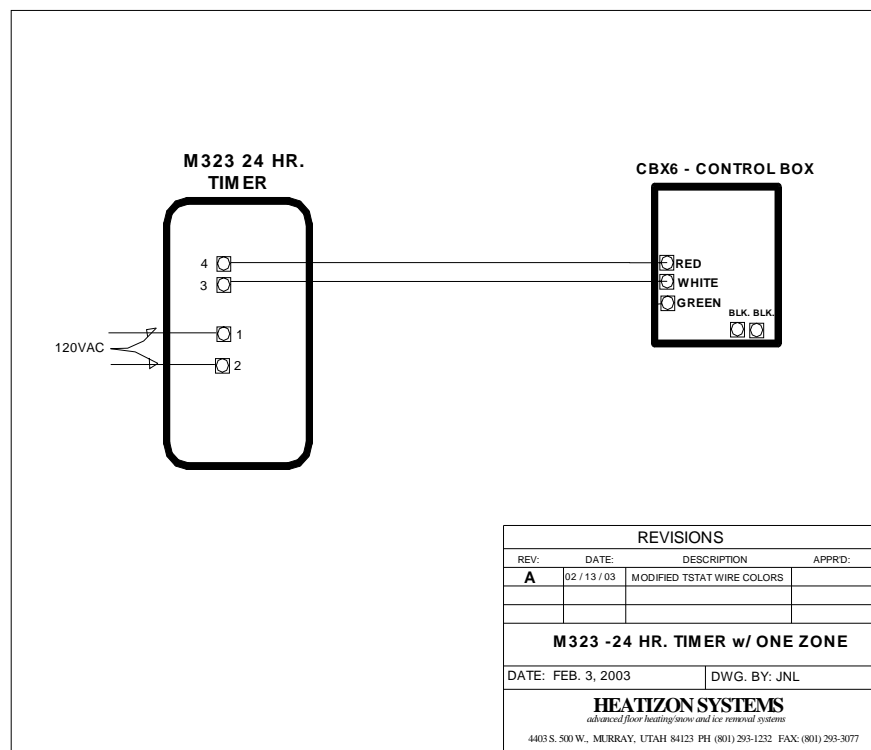

Heatizon Systems
4403 South 500 West
Murray, UT 84123
www.heatizon.com

Phone (801) 293-1232
Fax (801) 293-3077
Toll Free (888) 239-1232