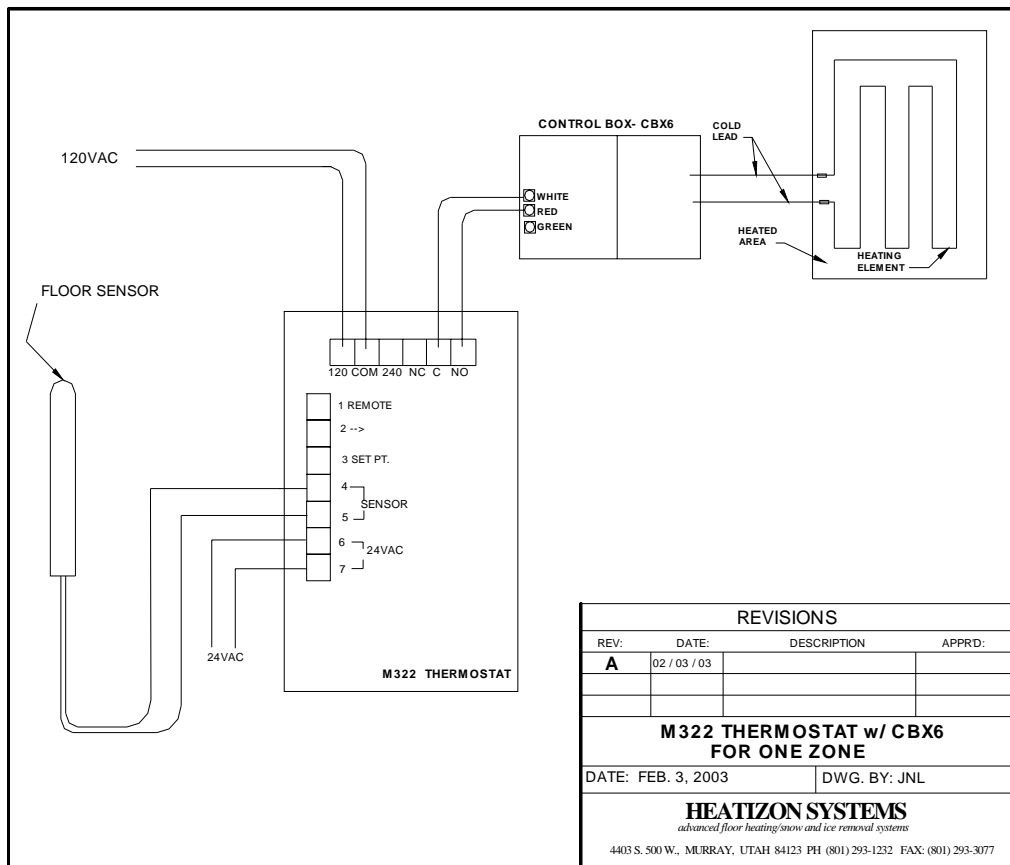

Features:

- Electronic floor temperature control
- Remote set-point capability
- Sensor lead lengths up to 1,000 feet
- Requires 120 VAC or 240 VAC to operate

Applications:

- Floor warming
- Snow melting
- Roof de-icing