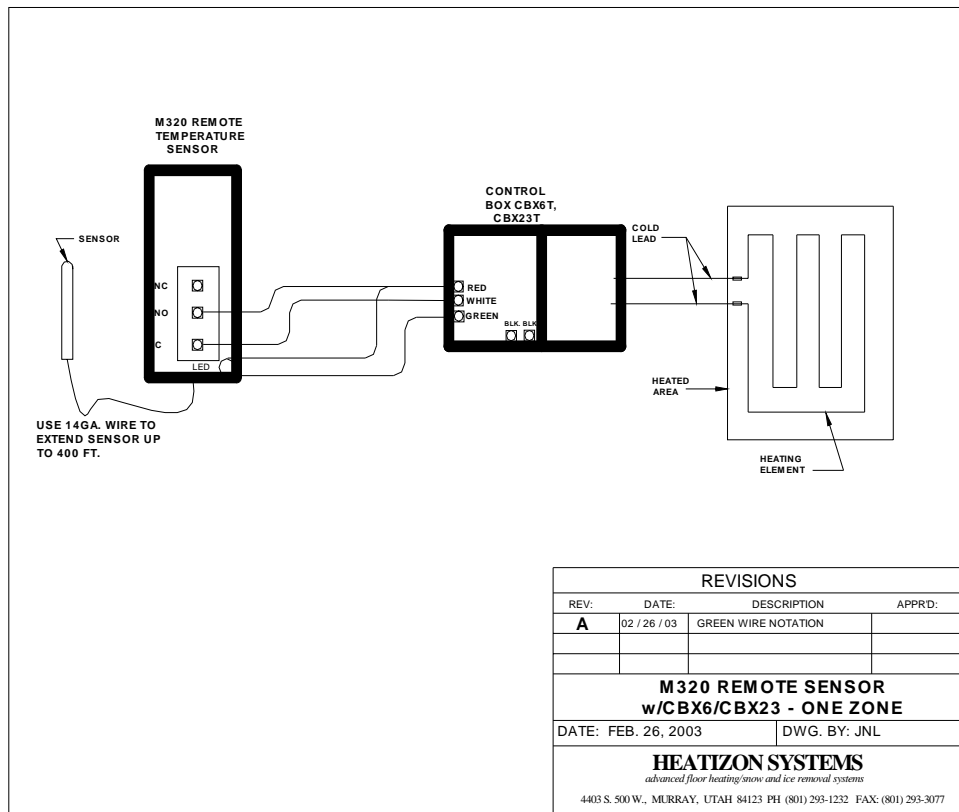

Heatizon Systems
4403 South 500 West
Murray, UT 84123
www.heatizon.com

Phone (801) 293-1232
Fax (801) 293-3077
Toll Free (888) 239-1232