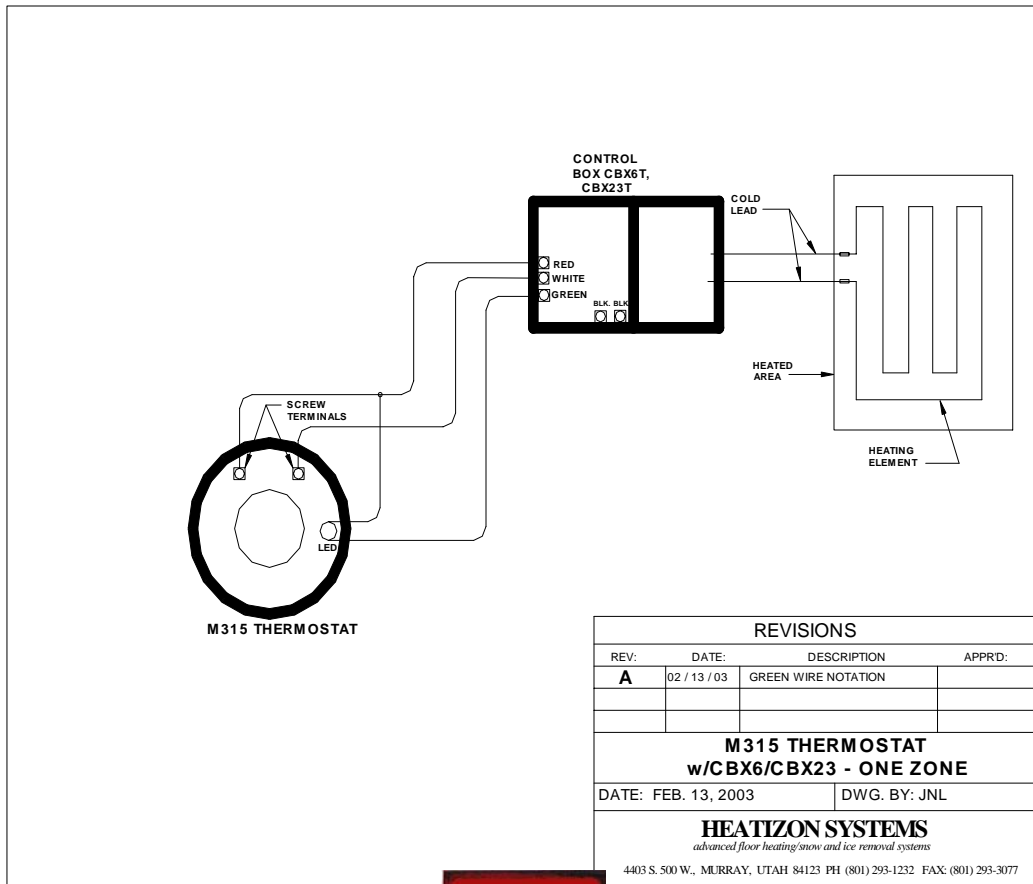

HEATIZON
SYSTEMS

ACTIVATION DEVICES / CONTROLLERS

M315H Thermostat - White

Features:

- Dial temperature setting
- Has LED indicator light
- Range 48EF to 85EF
- No power required

Applications:

- Space Heating