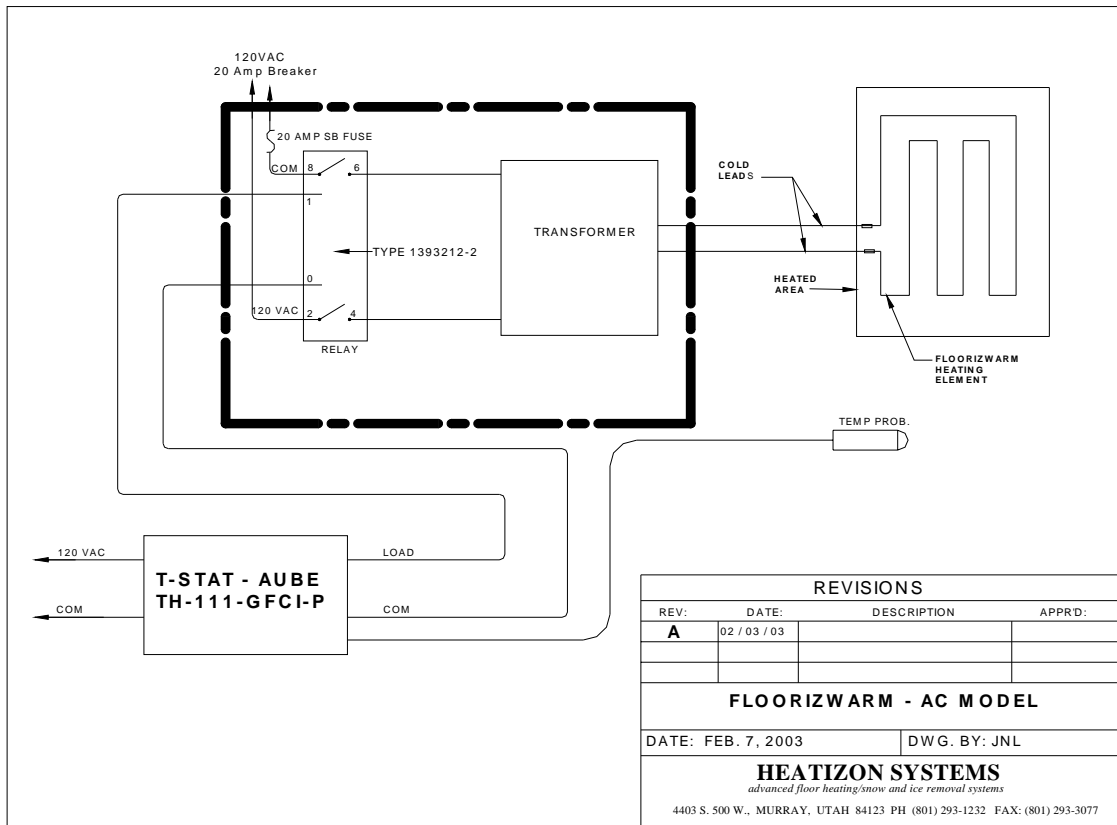

Applications:

- Floor warming
- Space Heating

Heatizon Systems
4403 South 500 West
Murray, UT 84123
www.heatizon.com

Phone (801) 293-1232
Fax (801) 293-3077
Toll Free (888) 239-1232